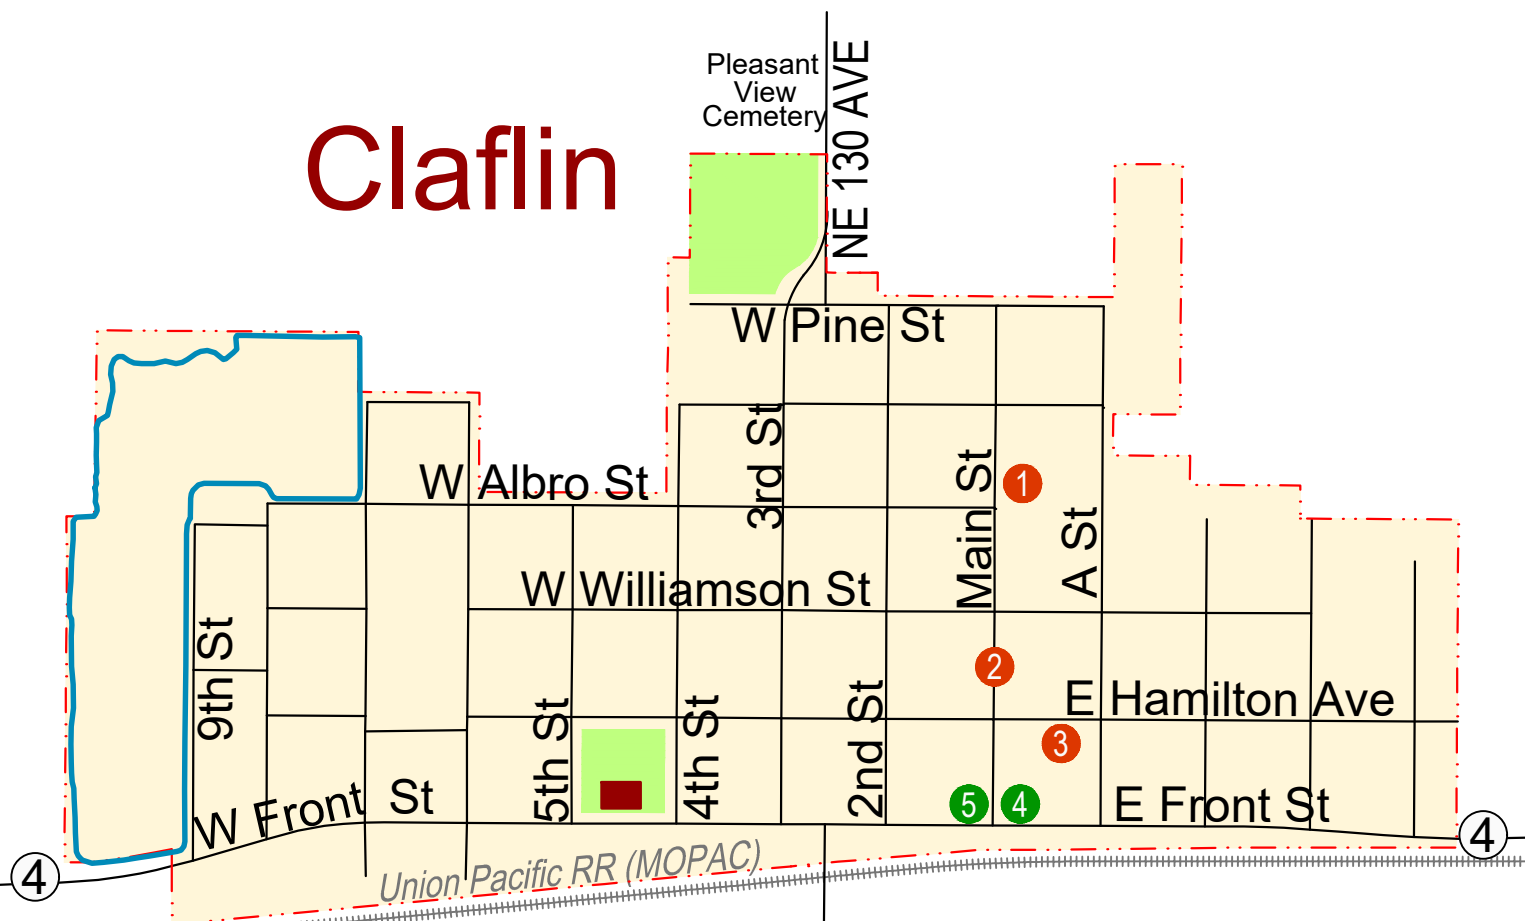

Claflin

- Interpretive Signs
- ① Claflin Historical Society Museum
- ② Miller's of Claflin Reproduction of 1890's Main Street
- ③ Claflin City Office
- ④ Squeegy's Bar & Grill
- ⑤ Bailey's Food Bin
- parks
- Tradition Trail ~ 1.1 mile walking path

Kansas Wetlands & Wildlife National Scenic Byway