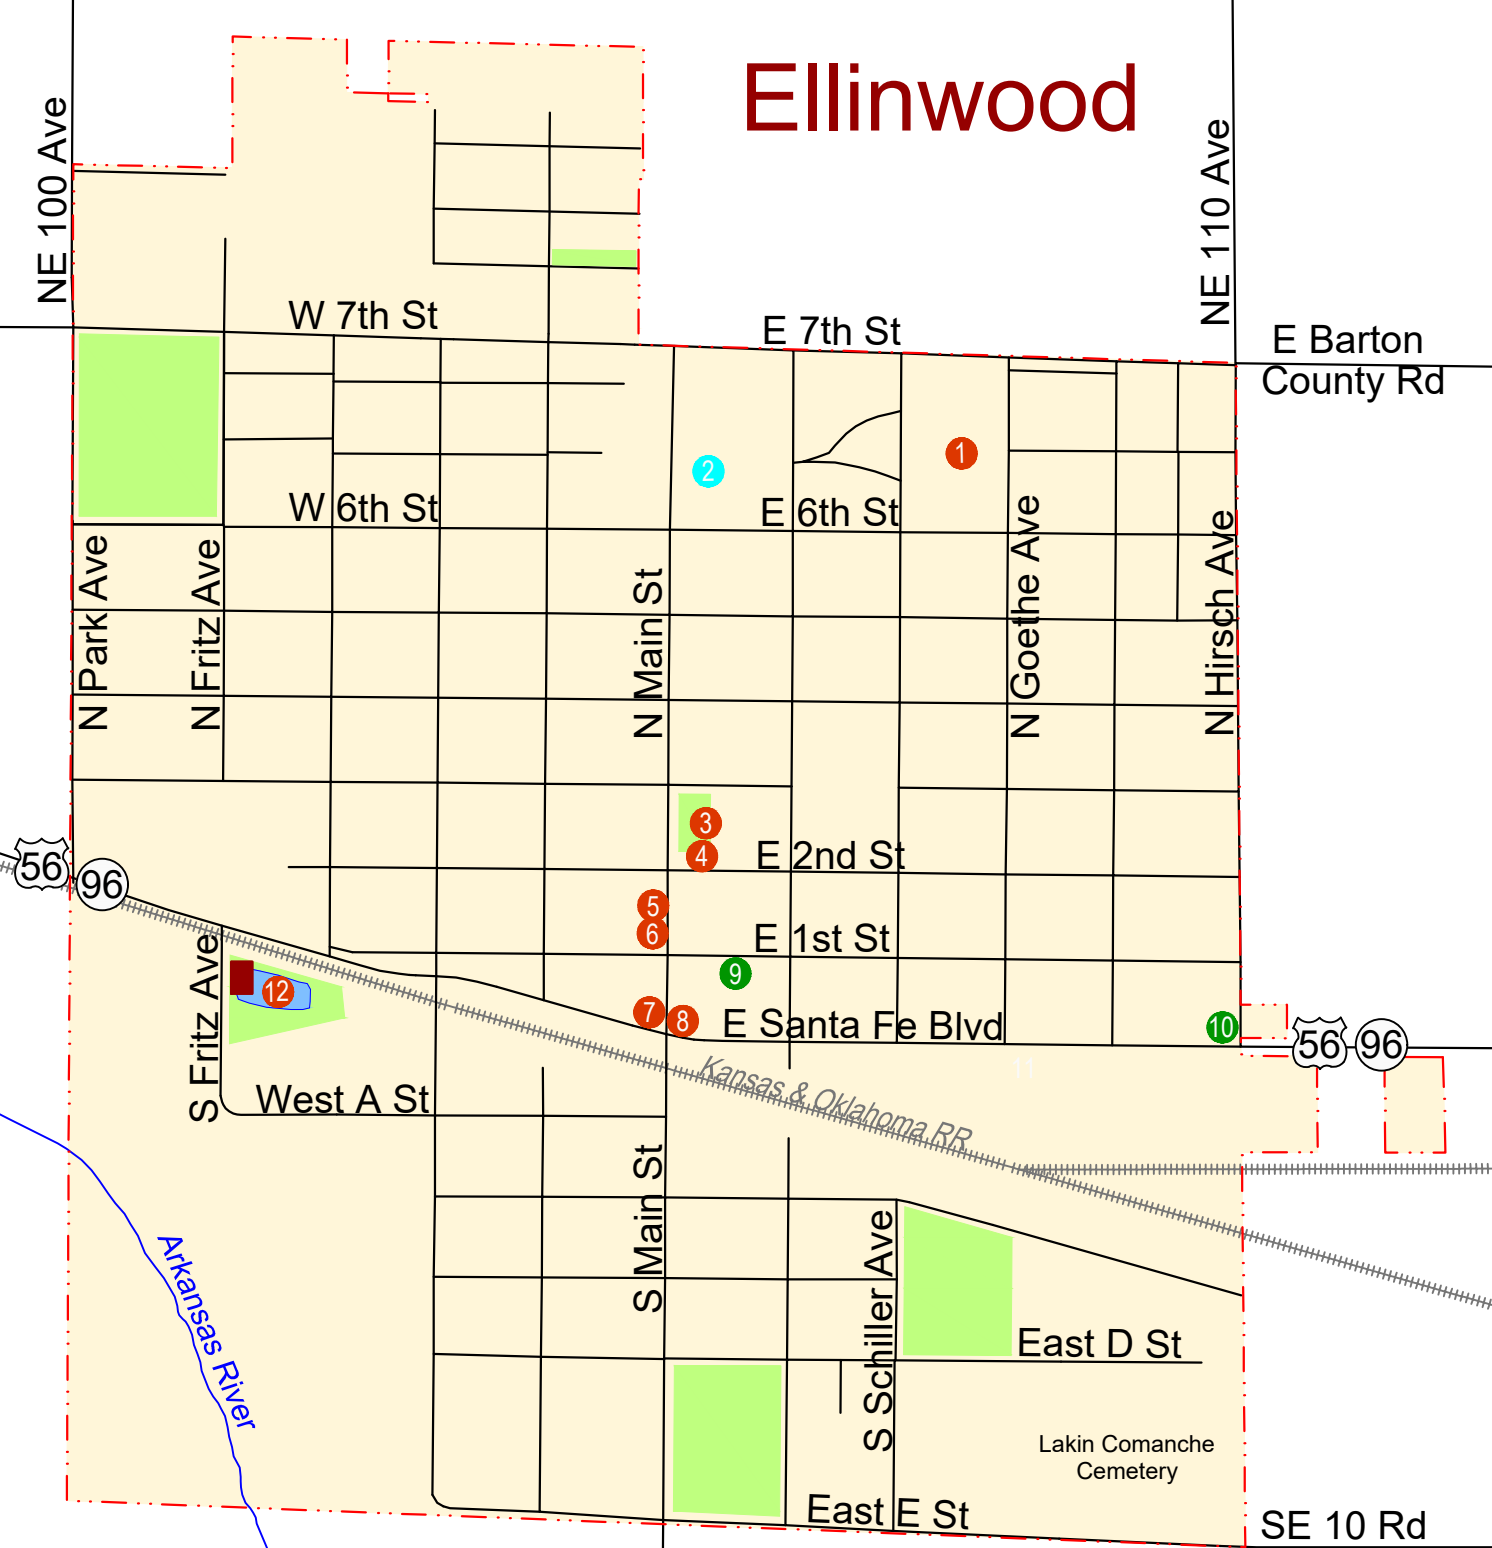

Ellinwood

- | | | |
|---|---|---|
| ■ Interpretive Signs | 5 Ellinwood Chamber of Commerce | 9 Lone Wolf Restaurant |
| 1 Outdoor Wildlife Learning Site | 6 Ellinwood Community Historical Society Museum (by appointment) | 10 Annie Mae's |
| 2 Ellinwood Hospital & Clinic | 7 Underground Tunnels | 11 Casey's |
| 3 Wolf Park Band Shell - WPA | 8 Wolf Hotel * | 12 Wolf Pond |
| 4 Ellinwood City Office | | ■ parks |
- * National Historic Register